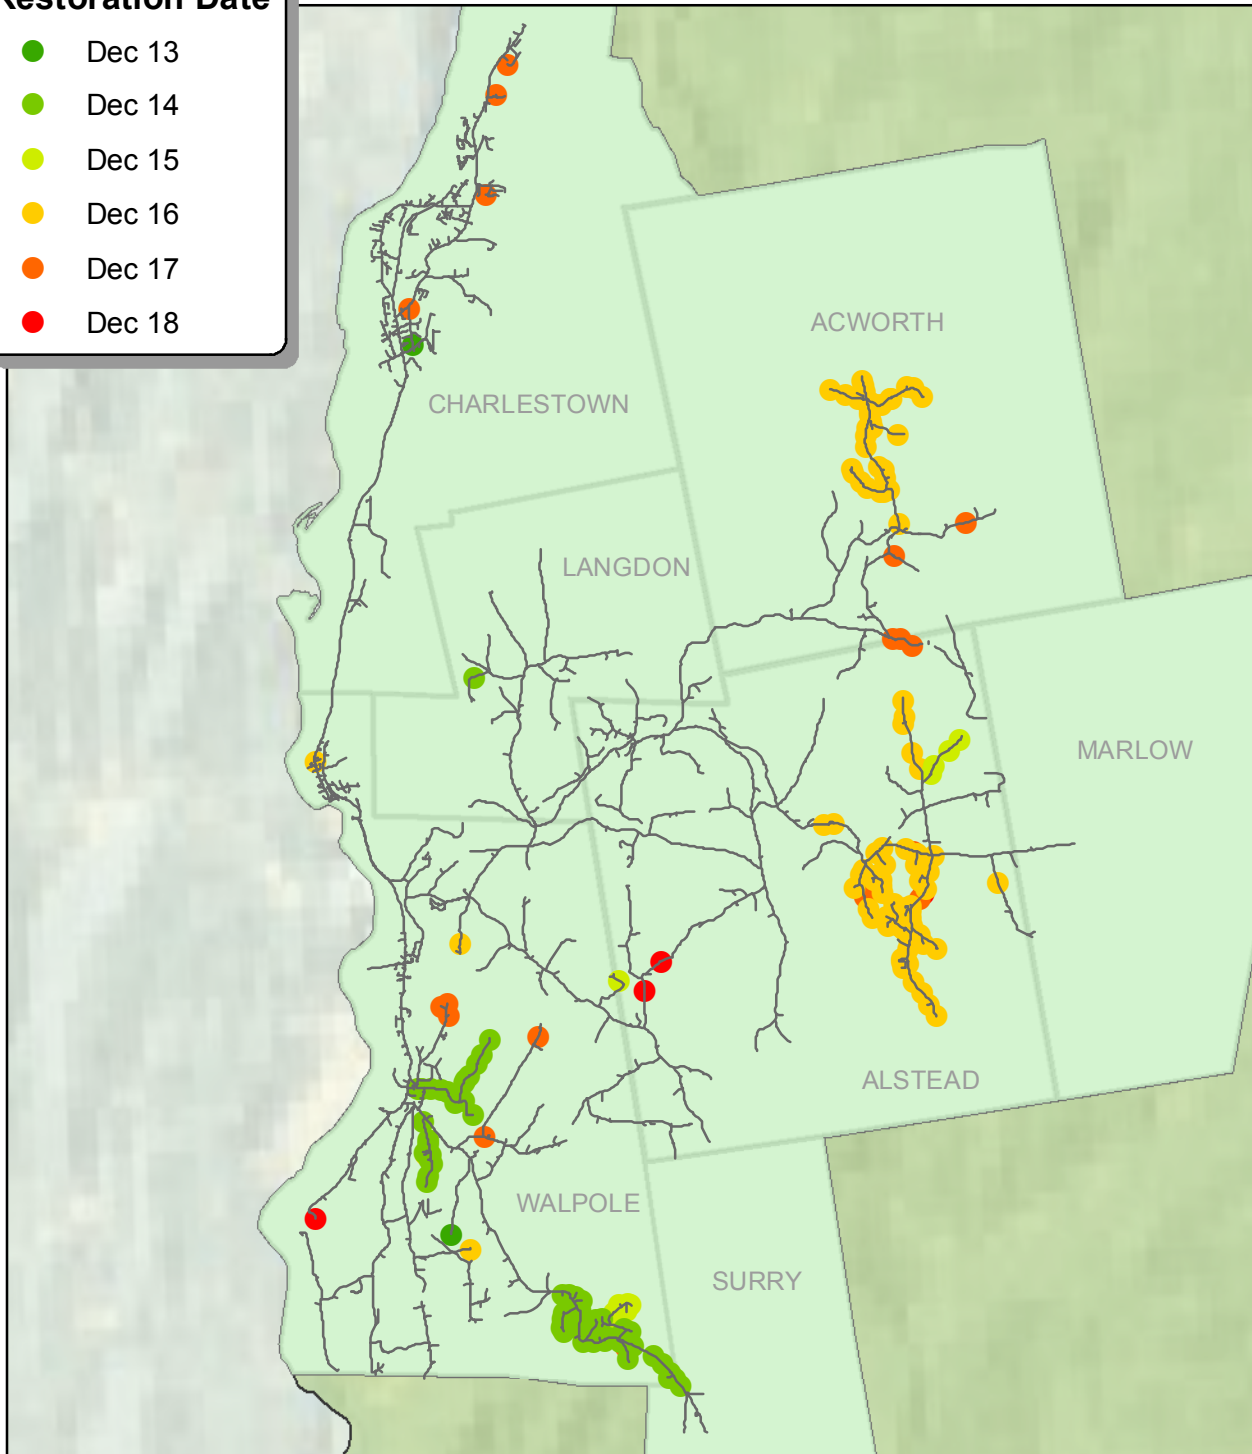

New Hampshire Dec 2008 Ice Storm Restoration Dates

Restoration Date

- Dec 13
- Dec 14
- Dec 15
- Dec 16
- Dec 17
- Dec 18

New Hampshire Dec 2008 Ice Storm Restoration Dates

Restoration Date

- Dec 13
- Dec 14
- Dec 15
- Dec 16
- Dec 17
- Dec 18

New Hampshire Dec 2008 Ice Storm Restoration Dates

Restoration Date

- Dec 13
- Dec 14
- Dec 15
- Dec 16
- Dec 17
- Dec 18