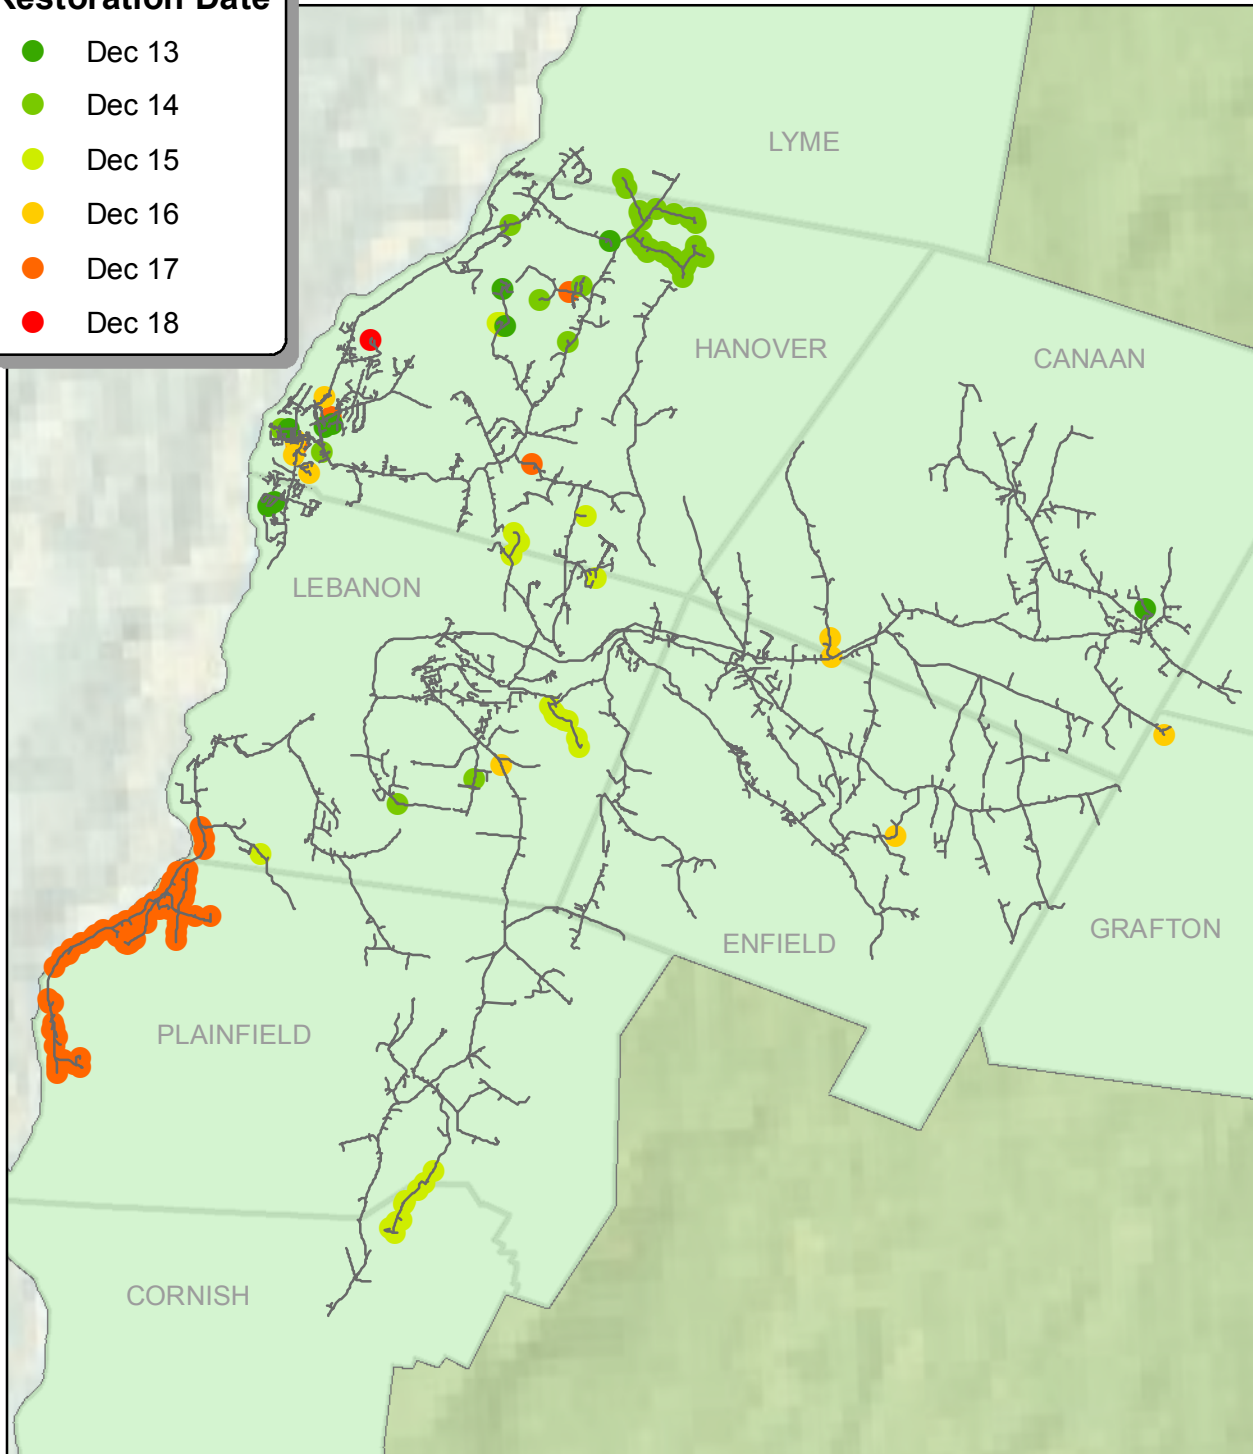

New Hampshire Dec 2008 Ice Storm Restoration Dates

Restoration Date

- Dec 13
- Dec 14
- Dec 15
- Dec 16
- Dec 17
- Dec 18

New Hampshire Dec 2008 Ice Storm Restoration Dates

Restoration Date

- Dec 13
- Dec 14
- Dec 15
- Dec 16
- Dec 17
- Dec 18

New Hampshire Dec 2008 Ice Storm Restoration Dates

Restoration Date

- Dec 13
- Dec 14
- Dec 15
- Dec 16
- Dec 17
- Dec 18