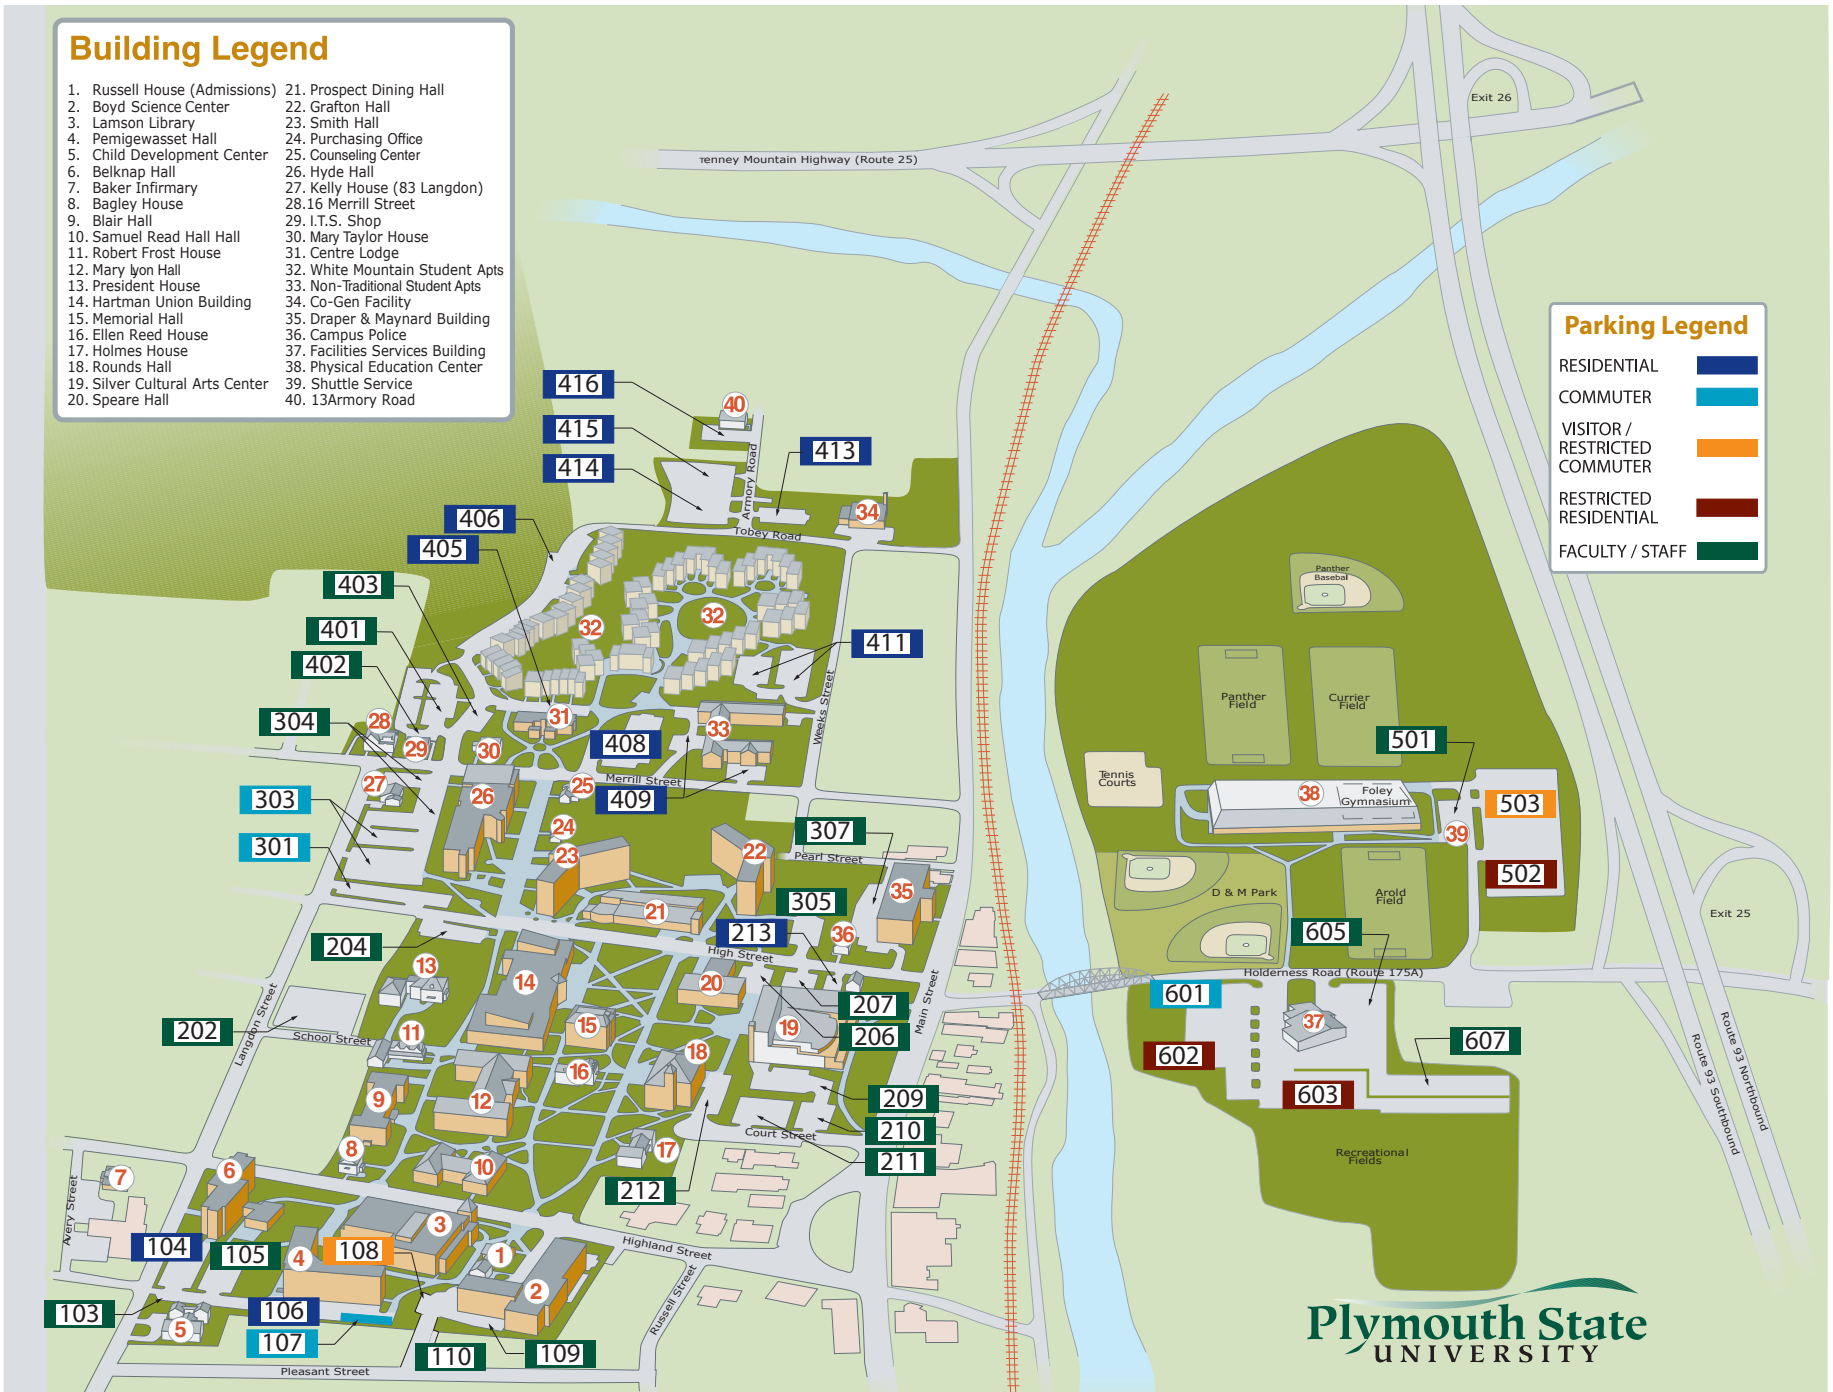

Building Legend

- | | |
|---------------------------------|----------------------------------|
| 1. Russell House (Admissions) | 21. Prospect Dining Hall |
| 2. Boyd Science Center | 22. Grafton Hall |
| 3. Lamson Library | 23. Smith Hall |
| 4. Pemigewasset Hall | 24. Purchasing Office |
| 5. Child Development Center | 25. Counseling Center |
| 6. Belknap Hall | 26. Hyde Hall |
| 7. Baker Infirmary | 27. Kelly House (83 Langdon) |
| 8. Bagley House | 28. 16 Merrill Street |
| 9. Blair Hall | 29. I.T.S. Shop |
| 10. Samuel Read Hall Hall | 30. Mary Taylor House |
| 11. Robert Frost House | 31. Centre Lodge |
| 12. Mary Lyon Hall | 32. White Mountain Student Apts |
| 13. President House | 33. Non-Traditional Student Apts |
| 14. Hartman Union Building | 34. Co-Gen Facility |
| 15. Memorial Hall | 35. Draper & Maynard Building |
| 16. Ellen Reed House | 36. Campus Police |
| 17. Holmes House | 37. Facilities Services Building |
| 18. Rounds Hall | 38. Physical Education Center |
| 19. Silver Cultural Arts Center | 39. Shuttle Service |
| 20. Speare Hall | 40. 13 Armory Road |

Parking Legend

- | | |
|-------------------------------|---|
| RESIDENTIAL |  |
| COMMUTER |  |
| VISITOR / RESTRICTED COMMUTER |  |
| RESTRICTED RESIDENTIAL |  |
| FACULTY / STAFF |  |

Plymouth State
UNIVERSITY